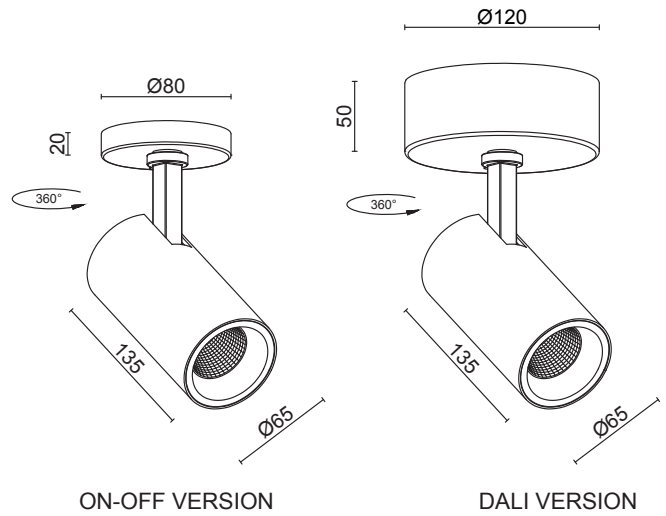

ROSY SMALL-N