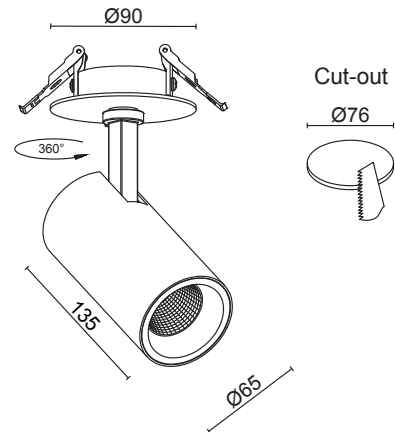

ROSY SMALL-SR