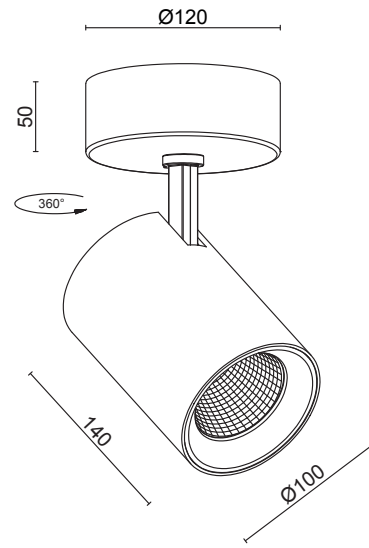

ROSY LARGE-N