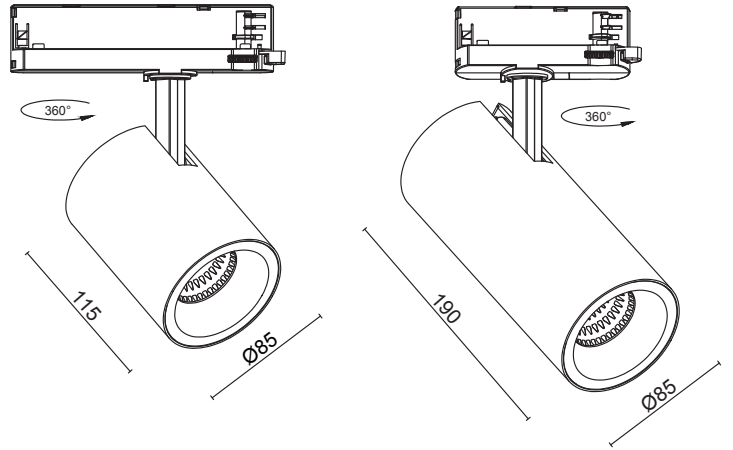

ROSY MEDIUM-T

Product Family Code
E1.4.4.1.0223