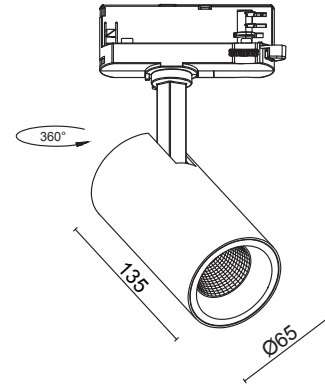

Light Output

Adjustability	Adjustable
Light Distribution	Direct
Tilt Angle	-90° / +90°

Dimension

Diameter	Ø100 mm
Height	140 mm

Electrical Data

Operating Voltage	220V - 240V AC
Operating Frequency	50 Hz / 60 Hz
Electrical Protection Class	I
Driver (Included)	Osram
Led	Samsung
Dimming	Optional (Depends On Driver)

ROSY SMALL-T

ROSY MEDIUM-T
VERSION 1

track – mounted

ROSY MEDIUM-T
VERSION 2

ROSY LARGE-T

ROSY SMALL-T

Product Family Code
E1.4.4.1.0213

Product Features