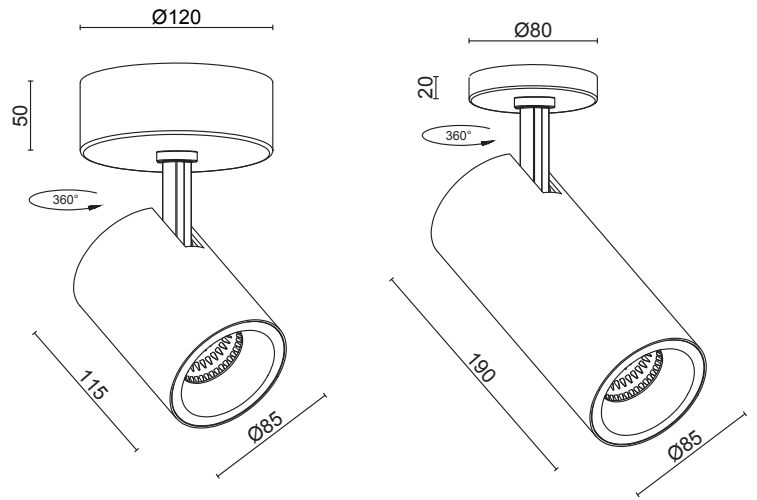

ROSY MEDIUM-N