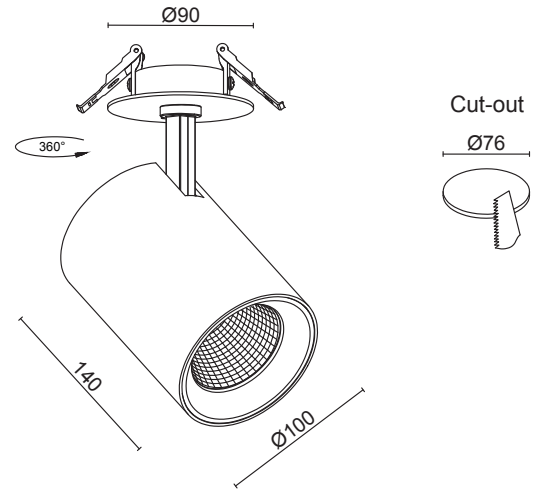

ROSY LARGE-SR