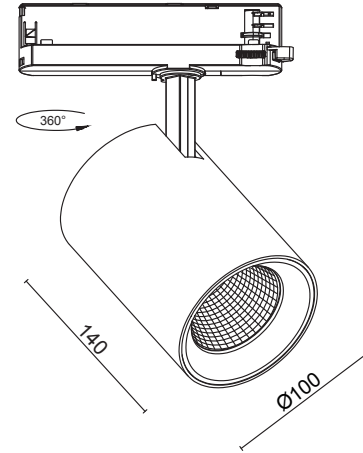

ROSY LARGE-T