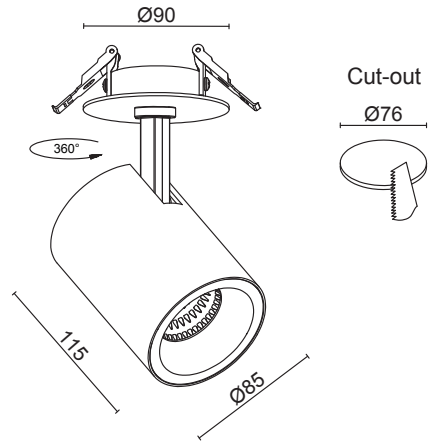

ROSY MEDIUM-SR