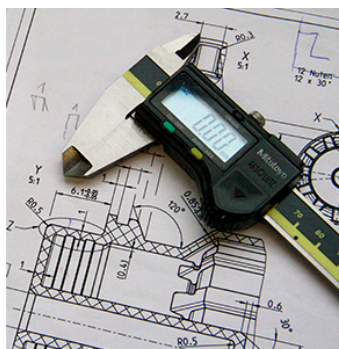

Quality & Warranty

We manufacture our products with care, All employees receive extensive training to guarantee the best standards of workmanship.

Throughout the entire production process, EVORINO differentiates itself by addressing the strictest quality parameters to ensure that products and services are designed and manufactured to exceed customer requirements. Every step in the manufacturing process has a routine quality procedure that covers both product quality and testing. That's why every product leaving EVORINO is thoroughly examined and tested, ensuring minimum returns and maximum efficiency.

We trust our products. Guaranteed EVORINO luminaires are manufactured to meet the highest standards. Today, tomorrow and five years from now. You can also benefit from our 5-year warranty, as we are sure of the quality of the materials we use, thanks to the production processes, sustainable technologies developed with the latest technology.