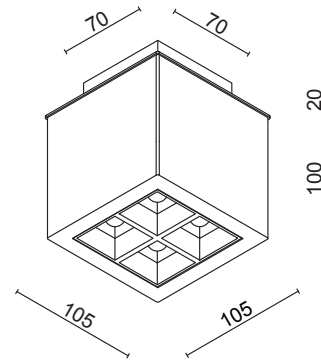

ICONIC-N-Q4

Product Family Code E1.1.3.1.0061

Product Features

Mounting Location	Ceiling
Mounting Type	Surface Mounted
Light Source	SMD LED
Optic	Lens + Dark Reflector
Body Material	Aluminum
Body Paint	Acrylic
IP Rating	IP20
Origin	Turkey
Warranty	Up to 5 Years

Light Output

Adjustability	Fixed
Light Distribution	Direct

Dimension

Width	105 mm
Length	105 mm
Height	100 mm

Electrical Data

Operating Voltage	220V - 240V AC
Operating Frequency	50 Hz / 60 Hz
Electrical Protection Class	I
Driver (Included)	Osram
Led	Samsung / Cree
Dimming	Optional (Depends On Driver)

Performance Data

Operating Temperature (ta)	-20°C to +45°C
Storage Temperature	-30°C to +60°C
Colour rendering index (CRI)	Ra>80 / Ra>90
Rated life (L70)	60 000 h
System Efficiency (lm/W)	Up to 115
UGR Rate	<19

A | LIGHT SOURCE	B | DIMENSIONS	C | LIGHT COLOR	D | POWER	E | CONTROL	F | BODY COLOR	G | BODY FINISH	H | OPTIC	I | EMERGENCY KIT
1 LED	1 A:105mm X B:105mm X H:100mm	1 2700K Ra>80 2 3000K Ra>80 3 4000K Ra>80 4 6500K Ra>80 5 2700K Ra>90 6 3000K Ra>90 7 4000K Ra>90 8 6500K Ra>90	6 6 Watt 8 8 Watt 10 10 Watt 12 12 Watt 14 14 Watt 20 20 Watt 24 24 Watt 28 28 Watt	1 ON-OFF 2 DALI 3 PHASE-CUT	1 RAL9003 2 RAL9016 3 RAL9010 4 RAL9006 5 RAL7011 6 RAL7016 7 RAL7021 8 RAL9004 9 RAL9005 99 OTHER	1 Matt 2 Texture	50 50° 80 80°	9 W/O KIT