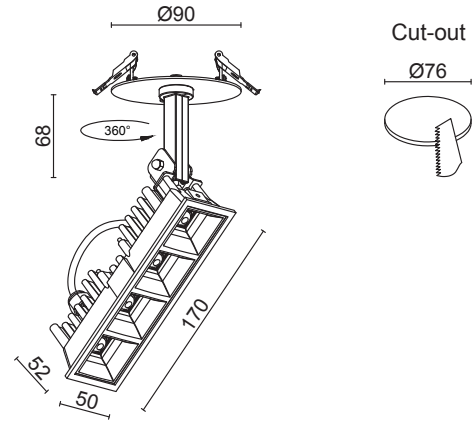

ICONIC-SR-L4-ADJ-V